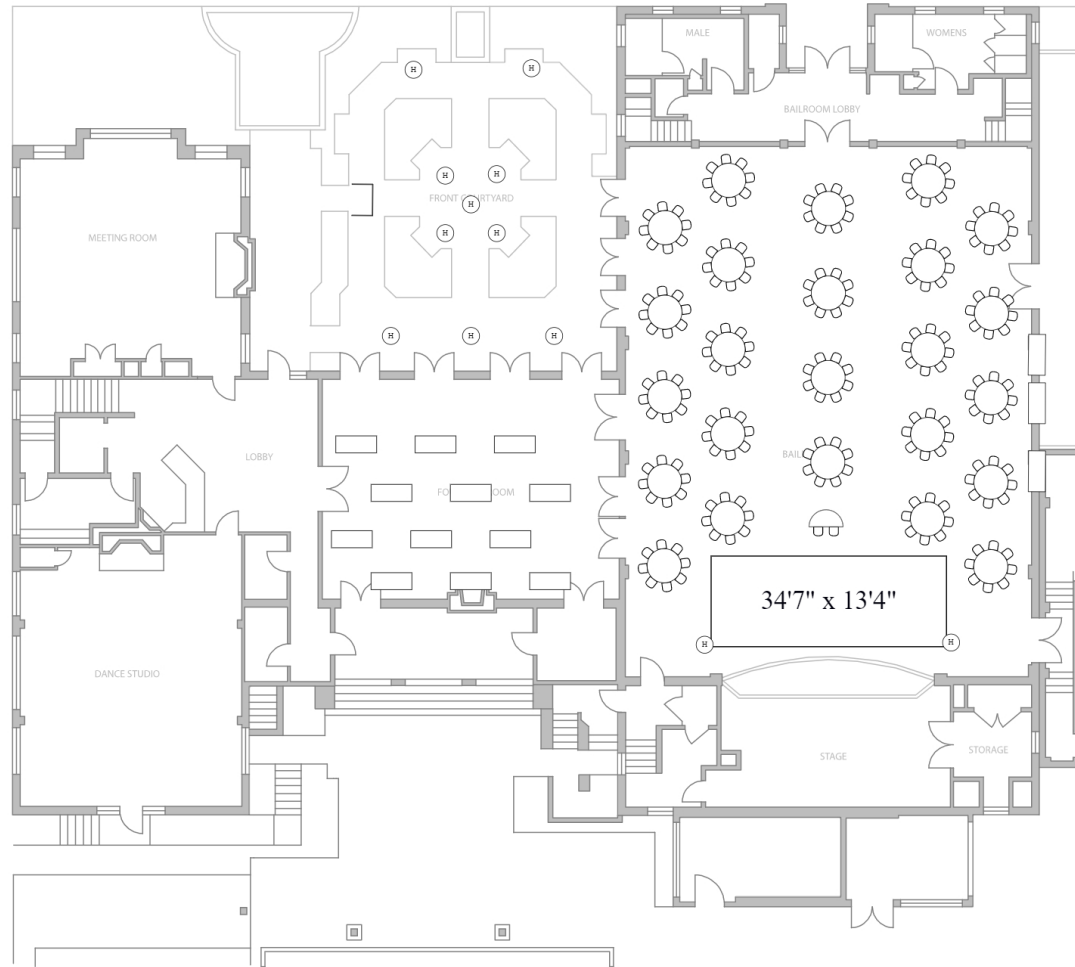

**LEGEND:**

- Facility furniture: 30 60" round tables, 27 6" rectangle tables, 2 48" round tables, 12 30" round high/low tables, 2 24" x 48" rectangle table and over 400 MityLite classic stacking chairs.
- Audio-visual equipment: 12' projection screen; 1 mobile lectern, built-in sound system with 1 wired handheld microphone and 1 wireless handheld microphone, various easels, grand piano.
- Capacity: 300 people seated, 400 people cocktail/standing.

LEGEND:

• Facility furniture: 30 60" round tables, 27 6" rectangle tables, 2 48" round tables,  
12 30" round high/low tables, 2 24" x 48" rectangle table and over  
400 MityLite classic stacking chairs.

• Audio-visual equipment: 12' projection screen; 1 mobile lectern,  
built-in sound system with 1 wired handheld microphone  
and 1 wireless handheld microphone, various easels, grand piano.

• Capacity: 300 people seated, 400 people cocktail/standing.