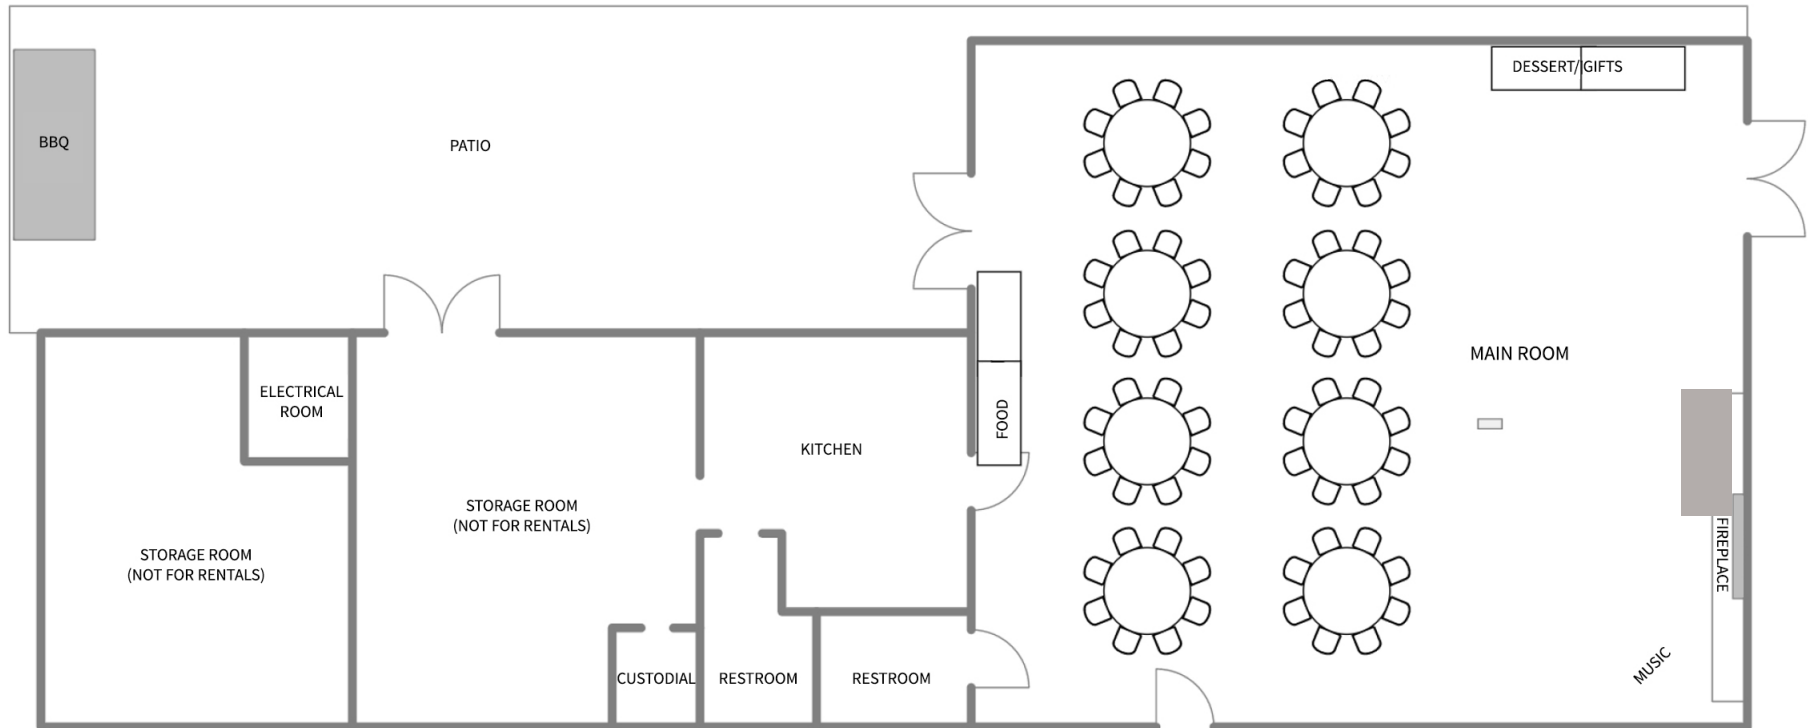

**Legend**

- Facility furniture:
  - 10 6 ft rectangular tables
  - 12 60" round tables
  - 1 48" round table
  - 70 brown-colored stackable chairs
- Audio-visual equipment:
  - None available
- Capacity:
  - 70 people