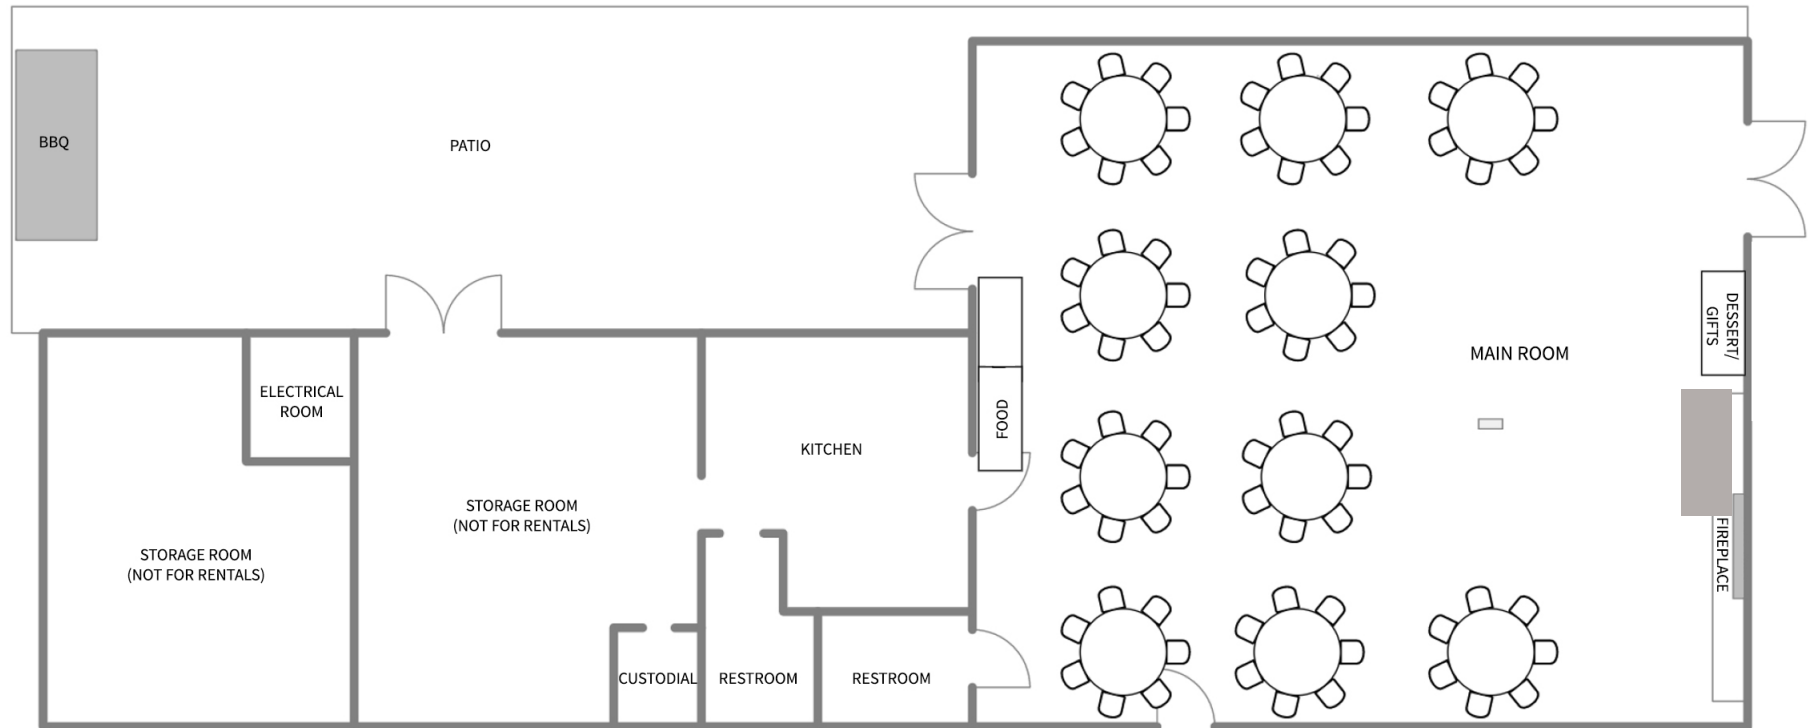

**Legend**

- Facility furniture:
  - 10 6 ft rectangular tables
  - 12 60" round tables
  - 1 48" round table
  - 70 brown-colored stackable chairs
- Audio-visual equipment:
  - None available
- Capacity:
  - 70 people