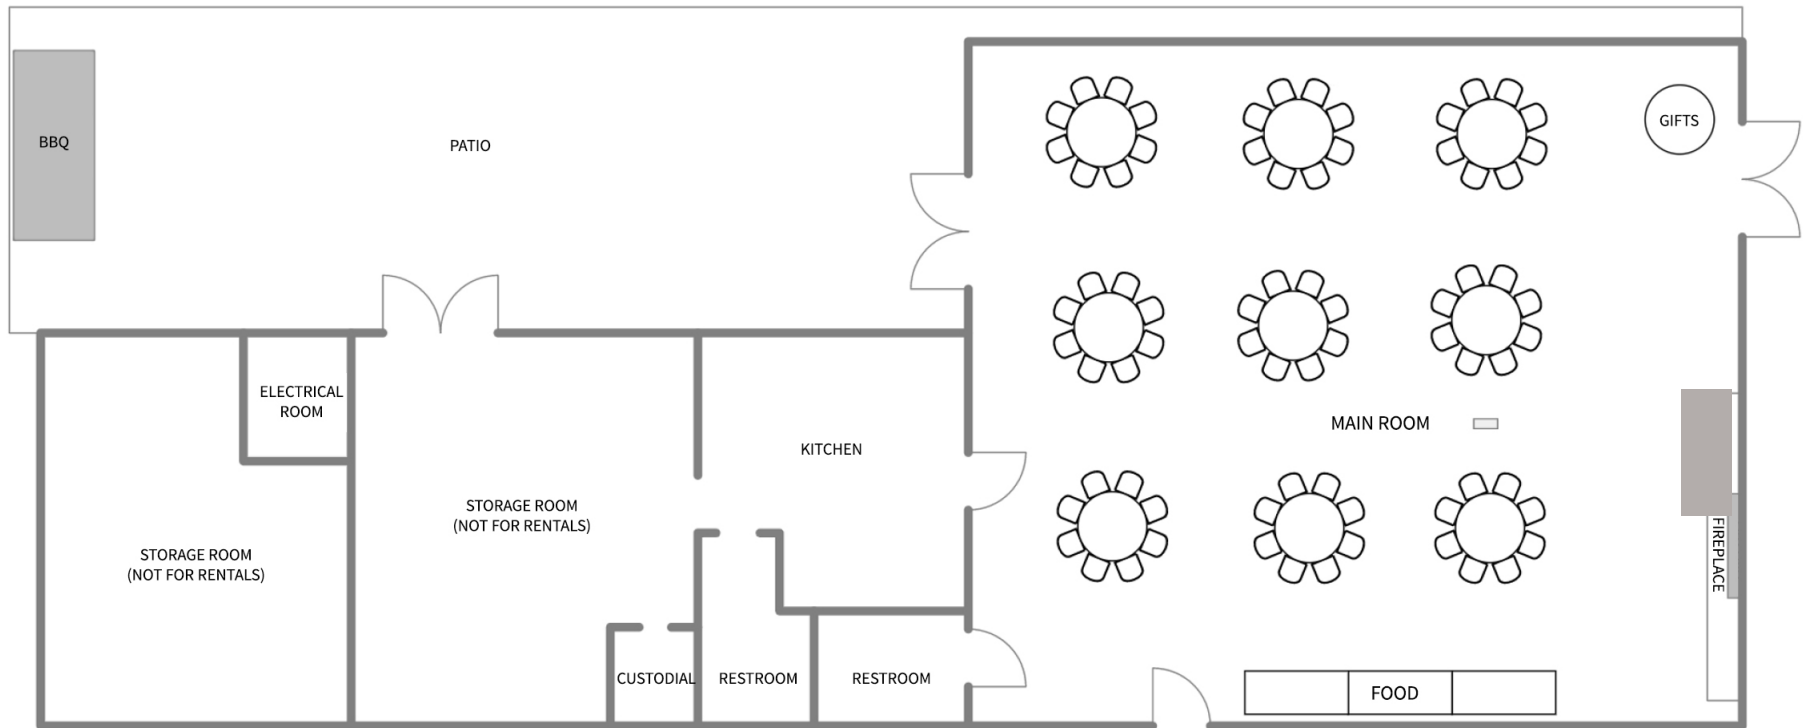

**Legend**

- Facility furniture:
  - 10 6 ft rectangular tables
  - 12 60" round tables
  - 1 48" round table
  - 70 brown-colored stackable chairs
- Audio-visual equipment:
  - None available
- Capacity:
  - 70 people