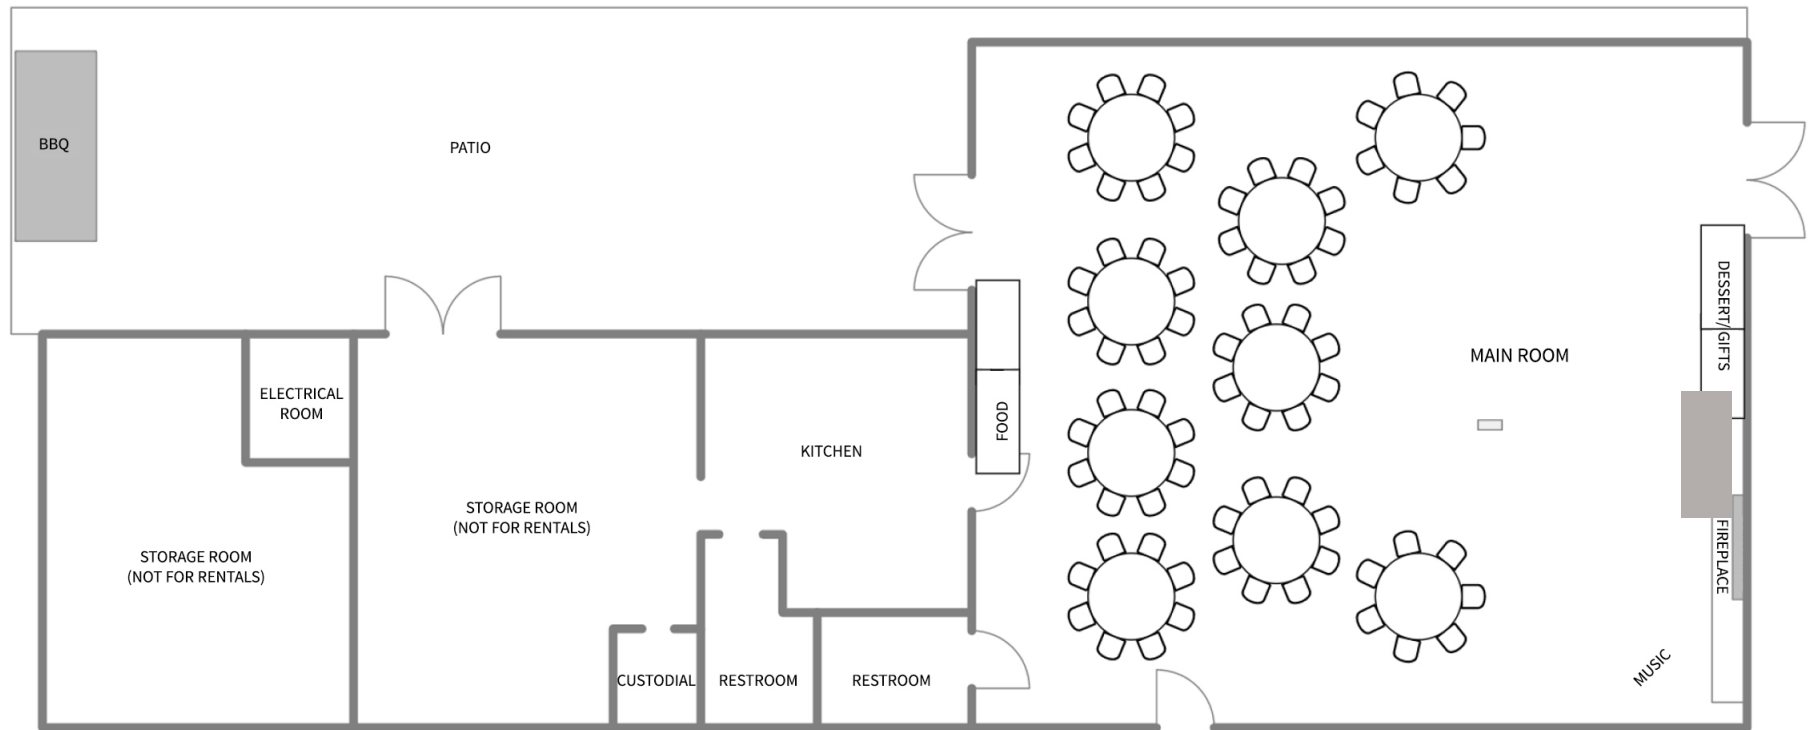

Legend

- Facility furniture:
  - 10 6 ft rectangular tables
  - 12 60" round tables
  - 1 48" round table
  - 70 brown-colored stackable chairs
- Audio-visual equipment:
  - None available
- Capacity:
  - 70 people