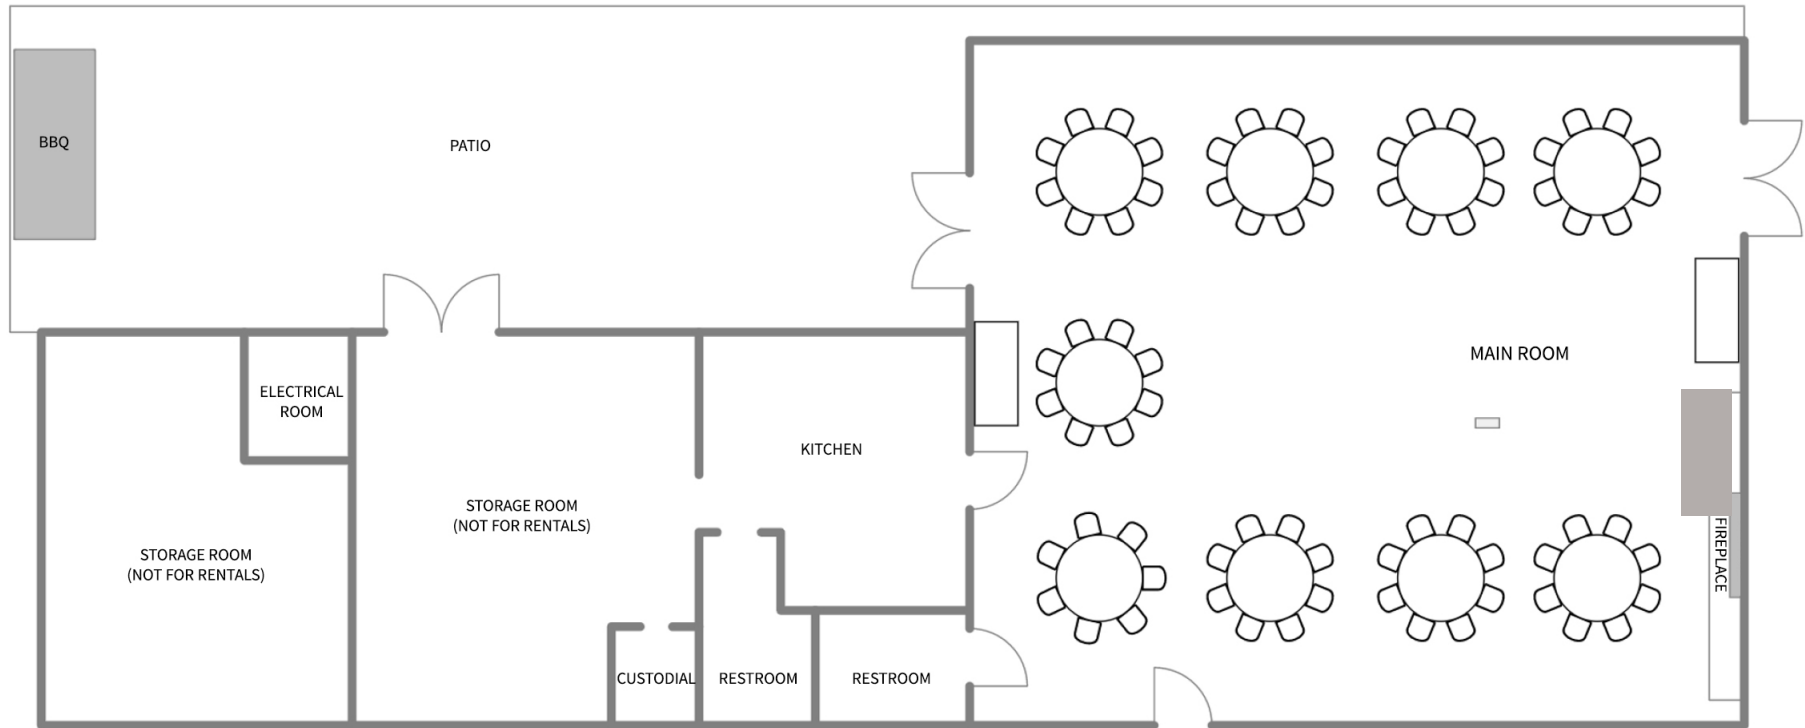

**Legend**

- Facility furniture:
  - 10 6 ft rectangular tables
  - 12 60" round tables
  - 1 48" round table
  - 70 brown-colored stackable chairs
- Audio-visual equipment:
  - None available
- Capacity:
  - 70 people