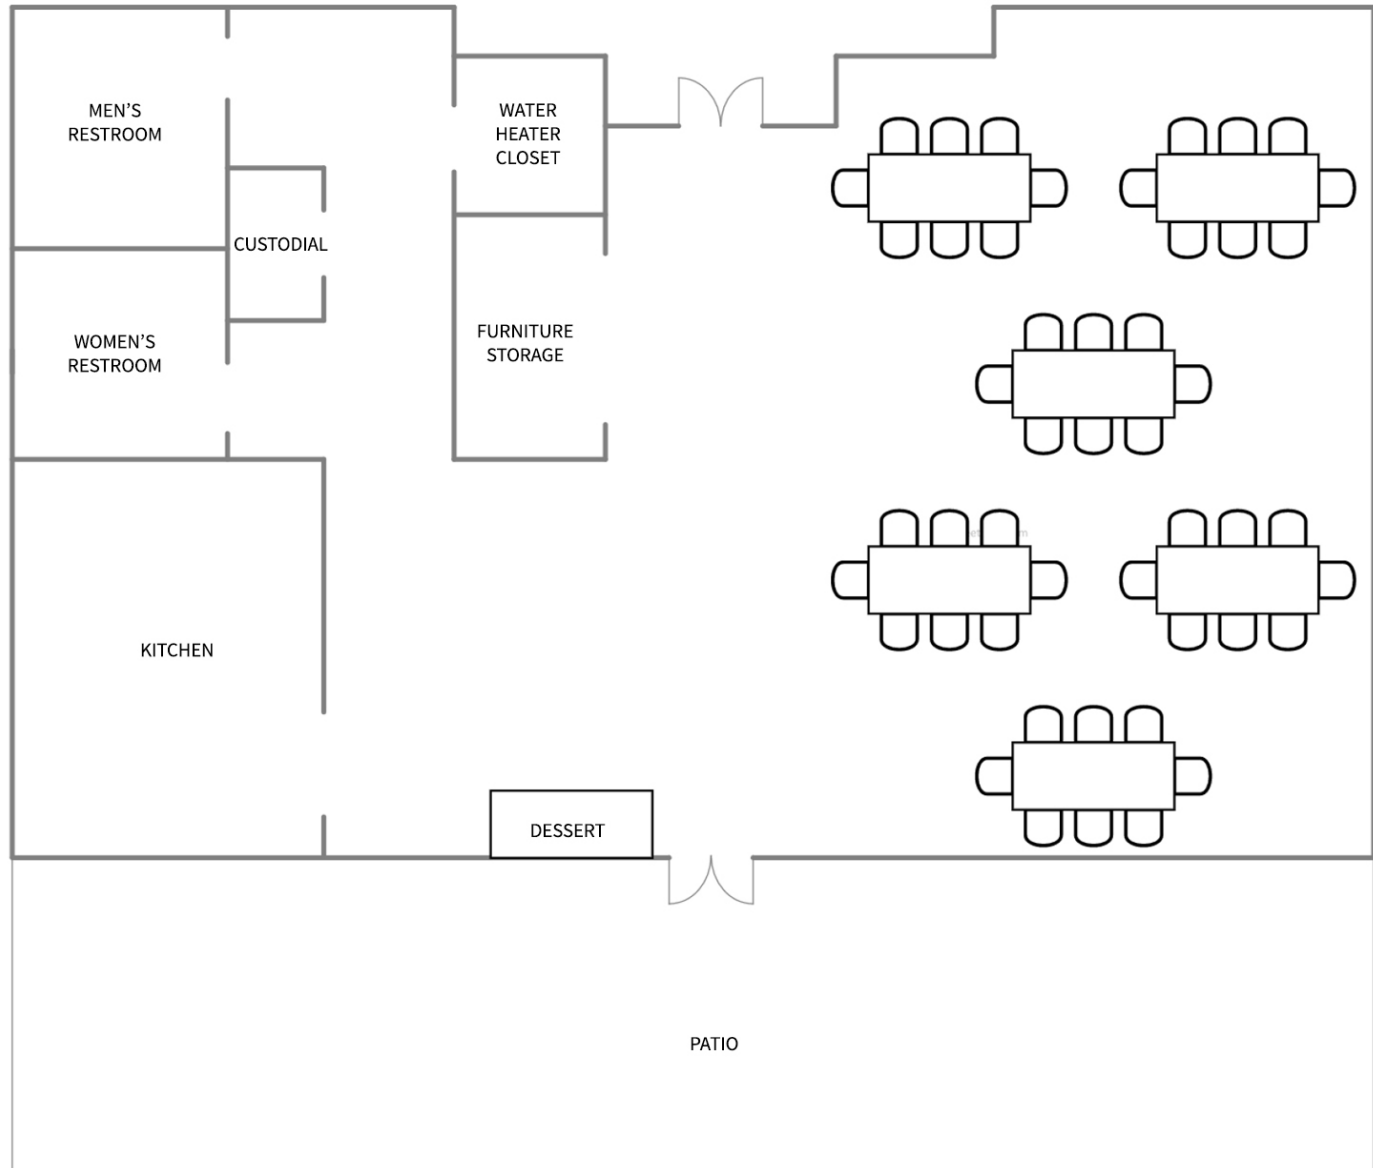

Ortega Welcome House

Sample Event Floor Plan 1

Legend

- Facility furniture:
8 6 ft rectangular tables
50 brown-colored stackable chairs
- Audio-visual equipment:
None available
- Capacity: 50 people

Ortega Welcome House

Sample Event Floor Plan 2

Legend

- Facility furniture:
8 6 ft rectangular tables
50 brown-colored stackable chairs
- Audio-visual equipment:
None available
- Capacity: 50 people