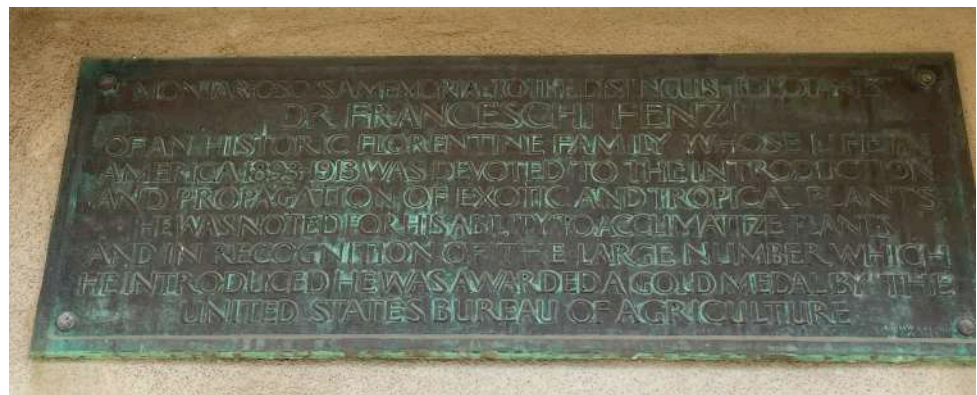

# Reimagining Franceschi House

July 5, 2024

1501 Franceschi Road  
Montecito CA 93108

Photo 11: Fienzi & Firenze Coat of Arms plaques

Photo 12: Peace Sculpture & bronze Franceschi Dedication sign