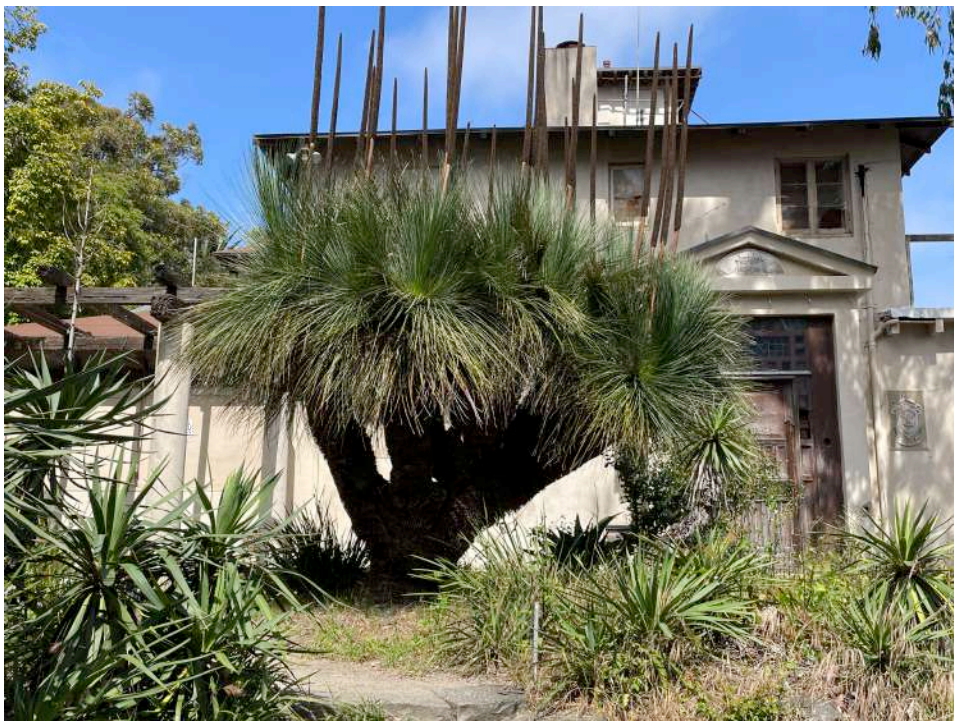

# Reimagining Franceschi House

1501 Franceschi Road  
Montecito CA 93108

July 5, 20

**Photo 1:** Drone view from S

**Photo 2:** View from SE, entry driveway

# Reimagining Franceschi House

1501 Franceschi Road  
Montecito CA 93108

July 5, 2024

Photo 7: View from S, Franceschi House facade

Photo 8: View from E, Circular Plaza

# Reimagining Franceschi House

July 5, 2024

1501 Franceschi Road  
Montecito CA 93108

**Photo 9:** View from E, (E) View Perch

**Photo 10:** View from E, remnants of arched bridge