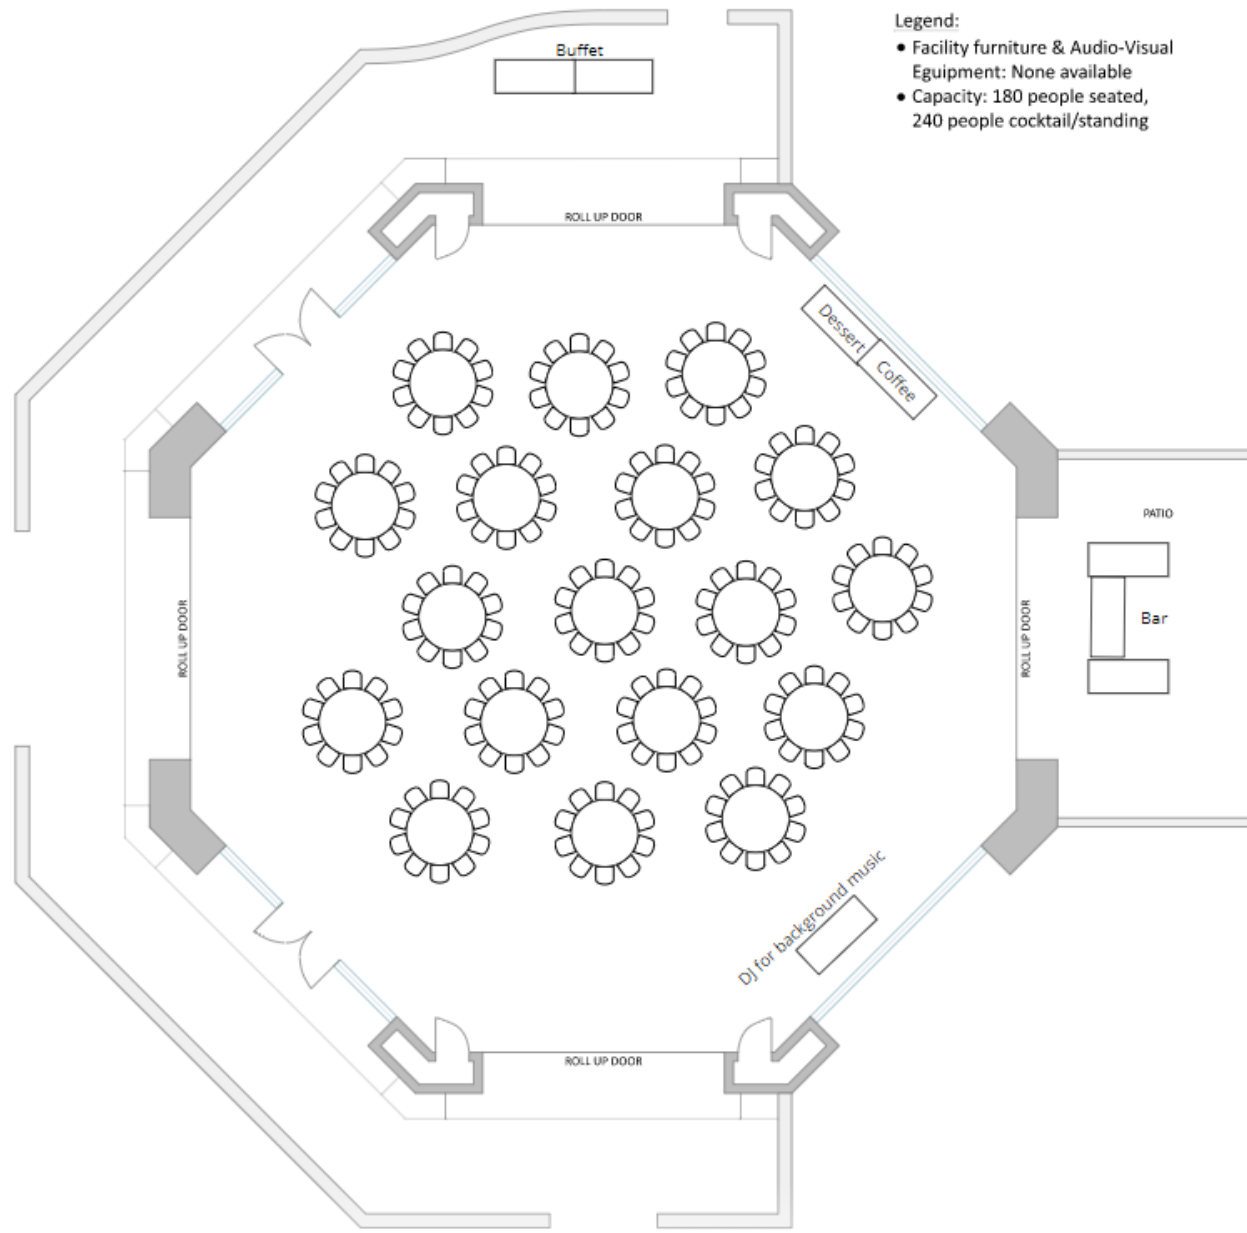

Carousel House

Sample Floor Plan – Wedding Reception (180 people)

Carousel House

Sample Floor Plan – Party, No Dancing (180 people)

- Legend:
- Facility furniture & Audio-Visual Equipment: None available
 - Capacity: 180 people seated, 240 people cocktail/standing

Carousel House

Sample Floor Plan – Party with dancing (180 people)