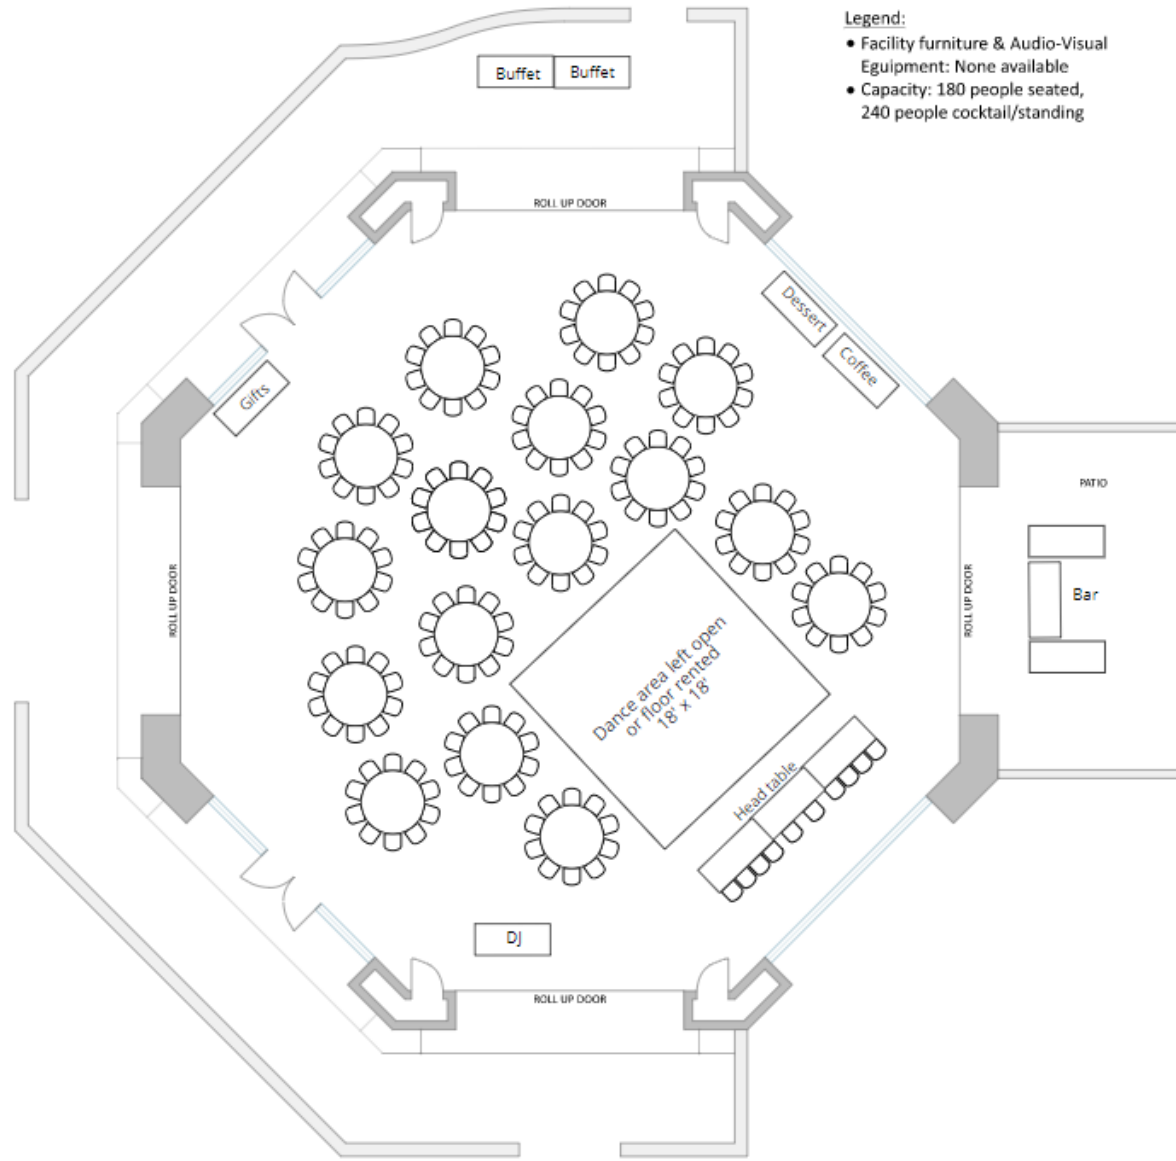

Carousel House

Sample Floor Plan – Wedding Reception (180 people)

Carousel House

Sample Floor Plan – Party, No Dancing (180 people)

- Legend:
- Facility furniture & Audio-Visual Equipment: None available
 - Capacity: 180 people seated, 240 people cocktail/standing

Carousel House

Sample Floor Plan – Party with dancing (180 people)